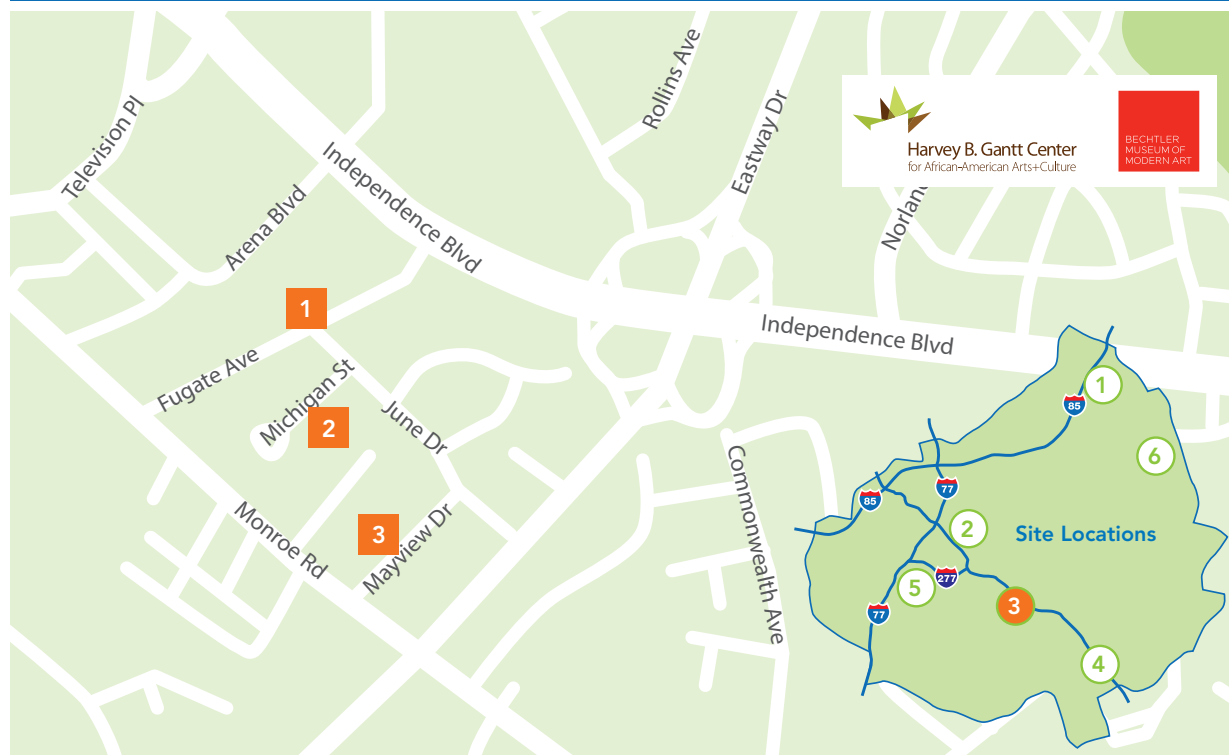

1

Echo Hills Neighborhood
815 Fugate Ave
Reach
 Miya Bailey

2

Echo Hills Neighborhood
832 Mohigan
Femme au chapeau / Woman with Hat
 Pablo Picasso

3

Echo Hills Neighborhood
627 Mayview
Avant la pique from "Toros" portfolio / Before the Piercing from "Toros" Portfolio
 Pablo Picasso

Inside|Out Charlotte is a community activated arts project that brings high quality reproductions of iconic artworks from the Bechtler Museum of Modern Art and the Harvey B. Gantt Center for African-American Arts+Culture collections' into your community. This project is part of the national Inside|Out program and generously funded by the John S. and James L. Knight Foundation.

Inside | Out launched in 2010 at Detroit Institute of Arts (DIA) and has since expanded to Arkon Art Museum, Philadelphia Museum of Art and Pérez Art Museum Miami.

Inside|Out 2017 is sponsored by:

We encourage residents and community members to share their Inside|Out experiences on social media using **#InsideOutCLT** and **#InsideOutUSA**. Follow Inside|Out Charlotte on Facebook, Instagram and Twitter: **@InsideOutCLT**.