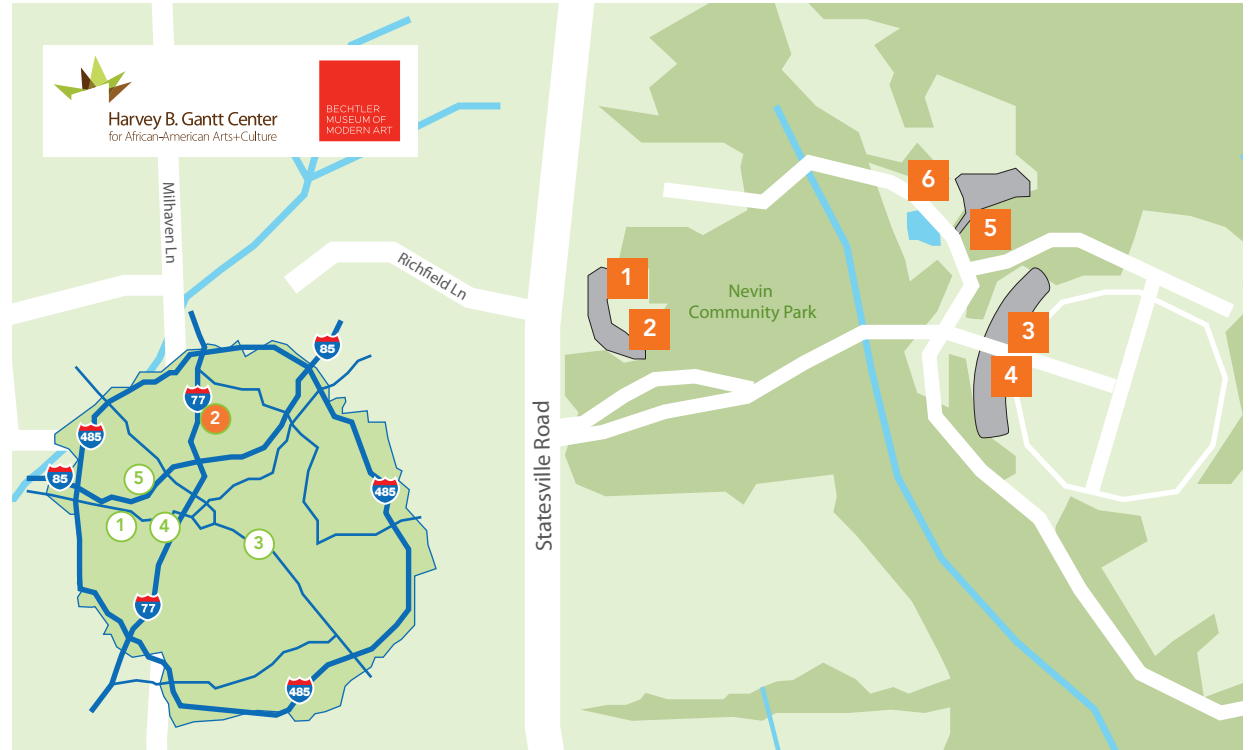

4

Nevin Community Park
6000 Statesville Rd
Good Neighbor
Alvin C. Jacobs, Jr.

5

Nevin Community Park
6000 Statesville Rd
Untitled
Alvin C. Jacobs, Jr.

6

Nevin Community Park
6000 Statesville Rd
Alea (3)
Kumi Sugai

Inside|Out Charlotte is a community activated arts project that brings high quality reproductions of iconic artworks from the Bechtler Museum of Modern Art and the Harvey B. Gantt Center for African-American Arts+Culture collections' into your community. This project is part of the national Inside|Out program and generously funded by the John S. and James L. Knight Foundation.

Inside | Out launched in 2010 at Detroit Institute of Arts (DIA) and has since expanded to Arkon Art Museum, Philadelphia Museum of Art and Pérez Art Museum Miami.

Our community partners in Nevin Community Park are:

- Mecklenburg County Park & Recreation Department
- CASCO Signs
- Knight Foundation

We encourage residents and community members to share their Inside|Out experiences on social media using **#InsideOutCLT** and **#InsideOutUSA**. Follow Inside|Out Charlotte on Facebook, Instagram and Twitter: **@InsideOutCLT**.