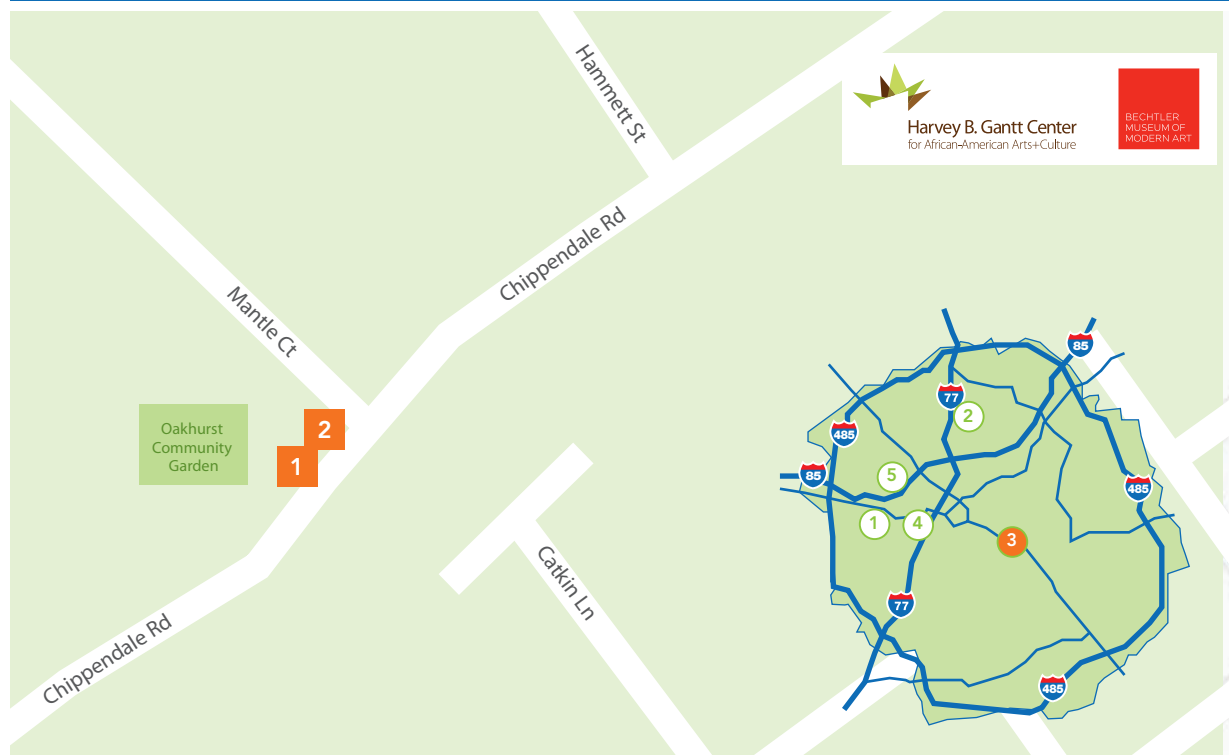

1

Oakhurst Community Garden
Mantle Ct & Chippendale Rd
Komposition
Maurice Esteve

2

Oakhurst Community Garden
Mantle Ct & Chippendale Rd
Street Knowledge
Alvin C. Jacobs, Jr.

Inside|Out Charlotte is a community activated arts project that brings high quality reproductions of iconic artworks from the Bechtler Museum of Modern Art and the Harvey B. Gantt Center for African-American Arts+Culture collections' into your community. This project is part of the national Inside|Out program and generously funded by the John S. and James L. Knight Foundation.

Inside | Out launched in 2010 at Detroit Institute of Arts (DIA) and has since expanded to Arkon Art Museum, Philadelphia Museum of Art and Pérez Art Museum Miami.

Our community partners in Oakhurst Community Garden are:

- CASCO Signs
- Knight Foundation

We encourage residents and community members to share their Inside|Out experiences on social media using **#InsideOutCLT** and **#InsideOutUSA**. Follow Inside|Out Charlotte on Facebook, Instagram and Twitter: **@InsideOutCLT**.